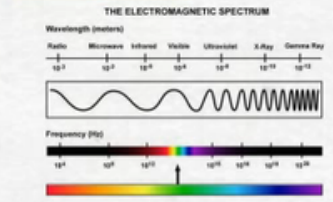

Brow Chakra/ Third Eye - b/w Eyebrows

Indigo wave spectrum

Crown Chakra - Top of head

Ketheric Body

Ketheric Mind

Pale Violet wave spectrum

Emotional Triggers/ Conflicts

Personality Matrix