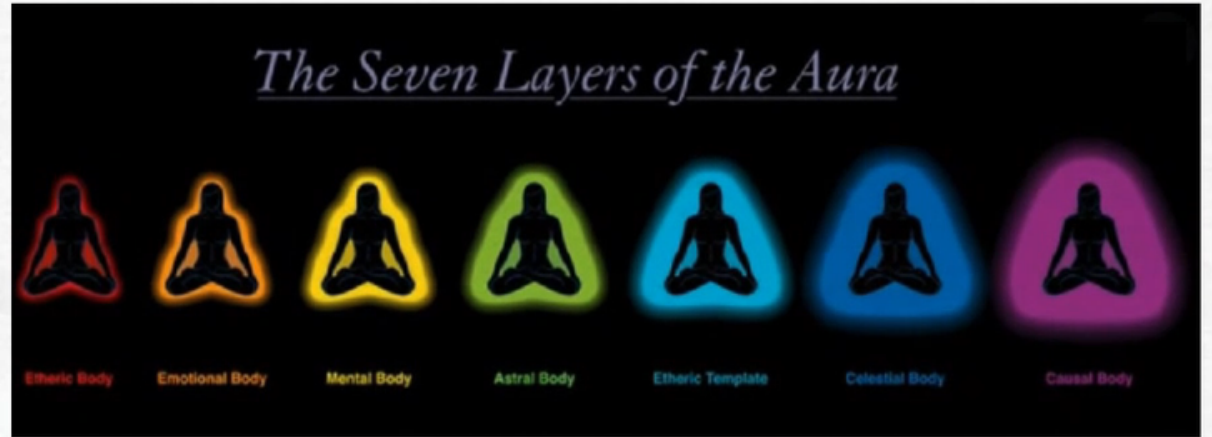

Life force Circulation

Transmit/ Receive Energy

Vitalize the body

Chakra Functions

Wheel/ Vortex

Chakra Meaning

Chakras not part of Physical Body

Energy Body

Subtle Body

Aura/ Energy field

The Seven Layers of the Aura

- Etheric Body
- Emotional Body
- Mental Body
- Astral Body
- Etheric Template
- Celestial Body
- Causal Body

Aura/ Energy field

=

7 layers of Aura

Assign new meanings

Program Subconscious

Subconscious Mind

Law of Attraction

Hypnosis

Etheric Body

Root Chakra - Base of Spine

Red wave spectrum