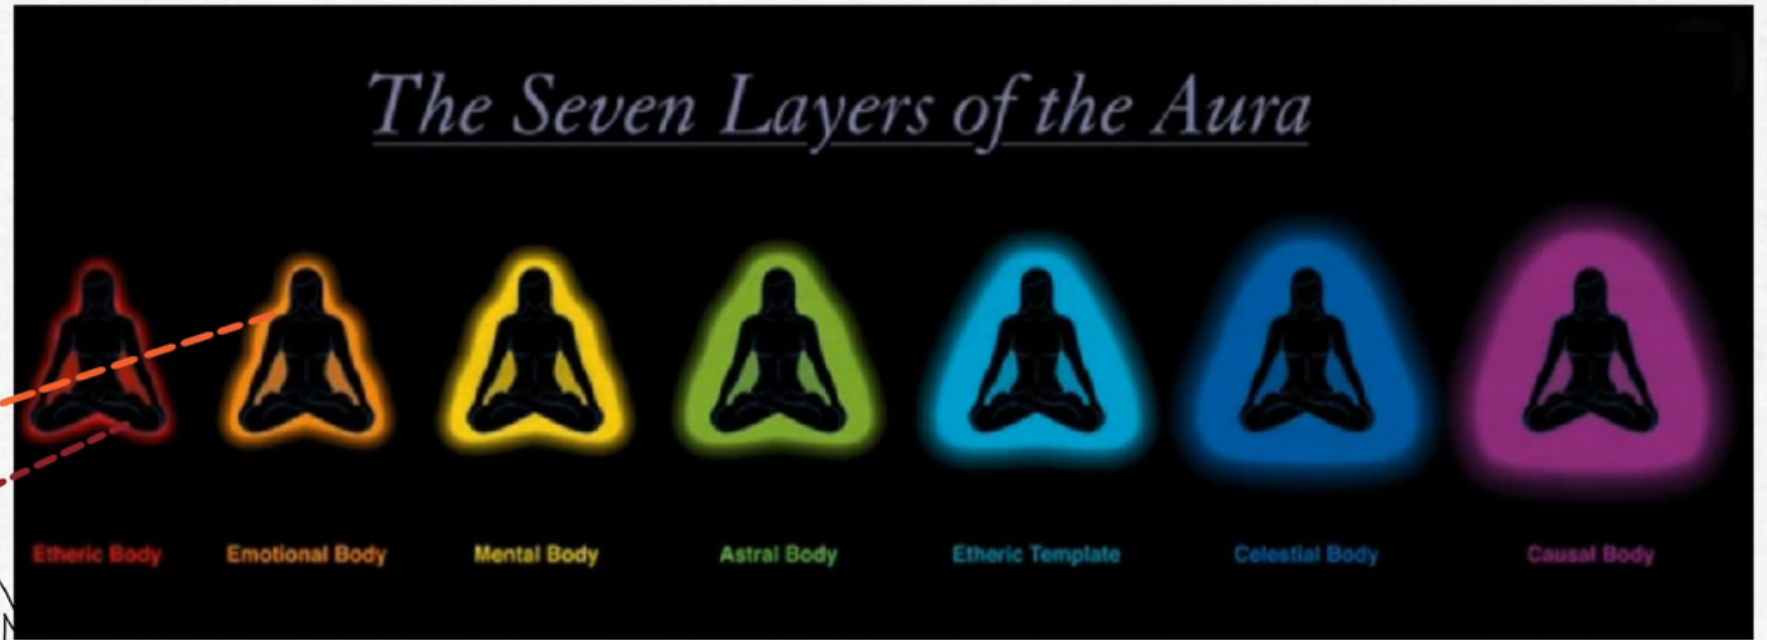

Life force Circulation

Transmit/ Receive Energy

Vitalize the body

Chakra Functions

Wheel/ Vortex

Chakra Meaning

Chakras not part of Physical Body

Energy Body

Subtle Body

Aura/ Energy field

The Seven Layers of the Aura

- Etheric Body
- Emotional Body
- Mental Body
- Astral Body
- Etheric Template
- Celestial Body
- Causal Body

Aura/ Energy field

=

7 layers of Aura

Assign new meanings

Program Subconscious

Subconscious Mind

Law of Attraction

Hypnosis

Etheric Body

Root Chakra - Base of Spine

Red wave spectrum