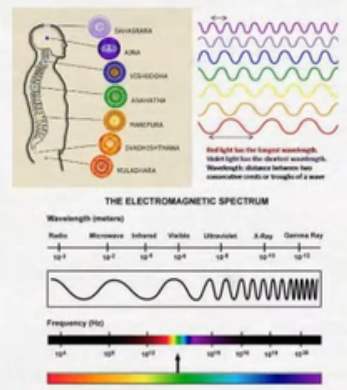

Soul Matrix

-
1. Houses Intuition
 2. Activates Spiritual layers

Topics & sub-topics

Personality Matrix

Your Likes/ Dislikes
Your Uniqueness
But no access to Intuition

Soul Matrix

- 1. Houses Intuition
- 2. Activates Spiritual layers

Say what you mean

Mean what you say

A sign held by two hands, containing the text 'Say what you mean' and 'Mean what you say'.

Synthesize Karma

Divine Love

Angelic Mind

Love as a force

Angelic Body

Brow Chakra/ Third Eye - b/w Eyebrows

Indigo wave spectrum

Crown Chakra - Top of head

Ketheric Body

Ketheric Mind

Pale Violet wave spectrum

Emotional Triggers/ Conflicts

Personality Matrix