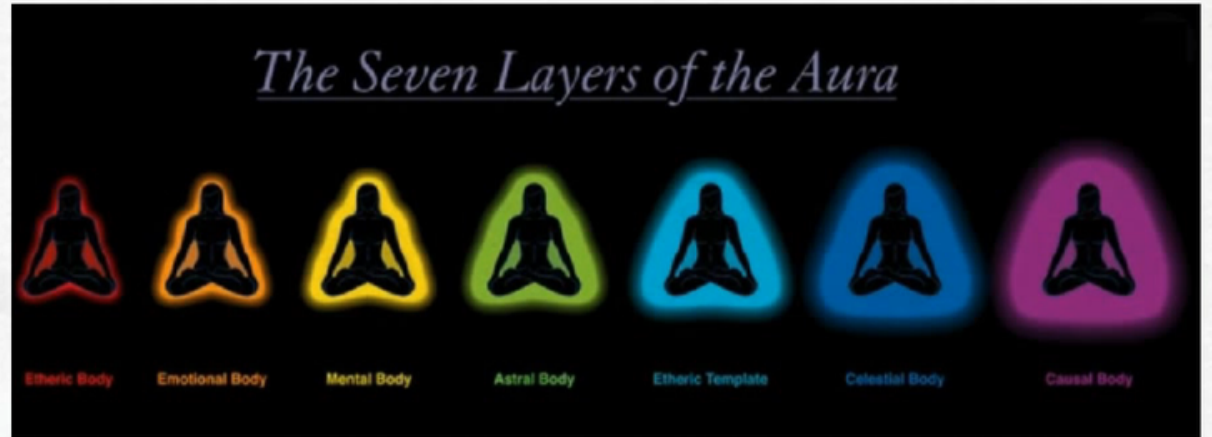

Life force Circulation

Transmit/ Receive Energy

Vitalize the body

Chakra Functions

Wheel/ Vortex

Chakra Meaning

Chakras not part of Physical Body

Energy Body

Subtle Body

Aura/ Energy field

The Seven Layers of the Aura

- Etheric Body
- Emotional Body
- Mental Body
- Astral Body
- Etheric Template
- Celestial Body
- Causal Body

Aura/ Energy field

=

7 layers of Aura

Assign new meanings

Program Subconscious

Subconscious Mind

Law of Attraction

Hypnosis

Etheric Body

Root Chakra - Base of Spine

Red wave spectrum