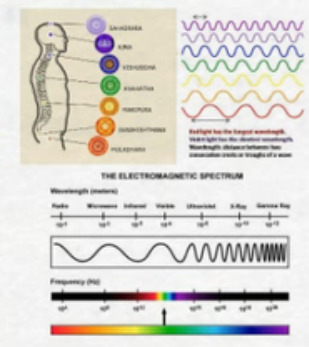

Soul Matrix

-
1. Houses Intuition
 2. Activates Spiritual layers

Topics & sub-topics

Personality Matrix

Your Likes/ Dislikes
Your Uniqueness
But no access to Intuition

Soul Matrix

- 1. Houses Intuition
- 2. Activates Spiritual layers

Say what you mean

Mean what you say

A sign held by two hands, containing the text 'Say what you mean' and 'Mean what you say'.

Synthesize Karma

Divine Love

Angelic Mind

Love as a force

Angelic Body

Brow Chakra/ Third Eye - b/w Eyebrows

Indigo wave spectrum

Crown Chakra - Top of head

Ketheric Body

Ketheric Mind

Pale Violet wave spectrum

Emotional Triggers/ Conflicts

Personality Matrix